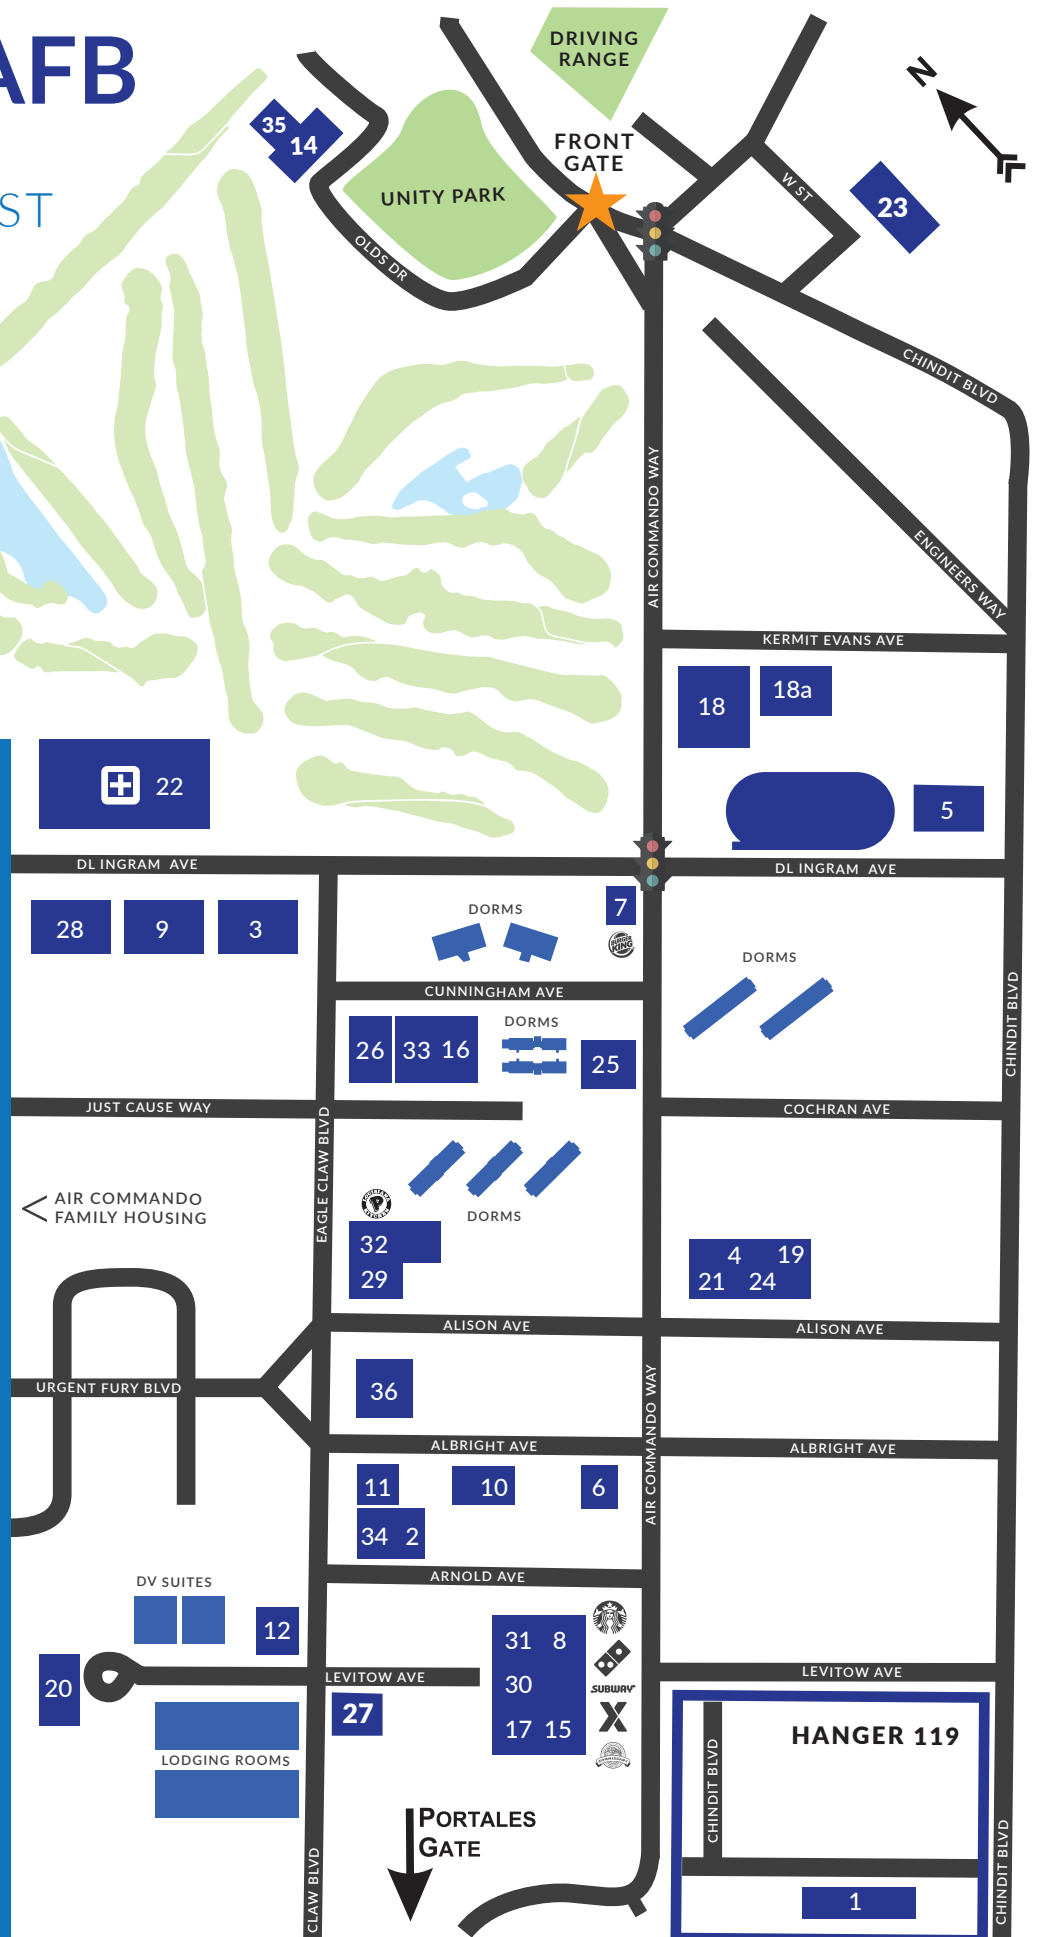

CANNON AFB

FORCE SUPPORT & POINTS OF INTEREST

MAP LEGEND

- 1) Aero Club
- 2) Airmen's Attic
- 3) Military & Family Readiness Center
- 4) Airmen Leadership School
- 5) Auto Skills
- 6) Base Theater
- 7) Burger King
- 8) BX
- 9) Cannon CDC
- 10) Cannon Lanes
- 11) Cannon Library
- 12) Caprock Inn
- 13) Chavez CDC
- 14) Chip Shot Dining Room
- 15) Commissary
- 16) Community Center
- 17) Domino's Pizza
- 18) Fitness Center
- 18a) Cammando Fitness & Aquatic Center
- 19) Information, Tickets & Travel (ITT)
- 20) Landing Zone
- 21) Marketing Office
- 22) Medical Group
- 23) Outdoor Rec
- 24) Military Personnel Flight
- 25) Pecos Trail Dining Facility
- 26) DZ Aquatic Center (Outdoor Pool)
- 27) Resale Lot
- 28) School Age Program
- 29) Shopette
- 30) Subway
- 31) Starbucks
- 32) Popeyes
- 33) Tailgate Sports Lounge
- 34) Thrift Store
- 35) Whispering Winds Golf Course
- 36) Youth Center