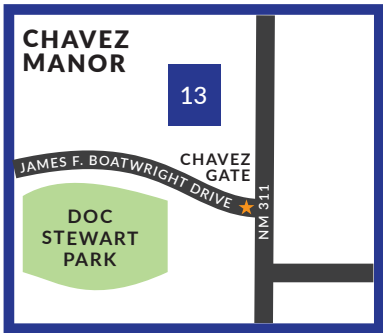

CANNON AFB

FORCE SUPPORT & POINTS OF INTEREST

MAP LEGEND

- 1) Aero Club
- 2) Airmen's Attic
- 3) Military & Family Readiness Center
- 4) Airmen Leadership School
- 5) Auto Skills
- 6) Base Theater
- 7) Burger King
- 8) BX
- 9) Cannon CDC
- 10) Cannon Lanes
- 11) Cannon Library
- 12) Caprock Inn
- 13) Chavez CDC
- 14) Chip Shot Dining Room
- 15) Commissary
- 16) Community Center
- 17) Domino's Pizza
- 18) Fitness Center
- 18a) Cammando Fitness & Aquatic Center
- 19) Information, Tickets & Travel (ITT)
- 20) Landing Zone
- 21) Marketing Office
- 22) Medical Group
- 23) Outdoor Rec
- 24) Military Personnel Flight
- 25) Pecos Trail Dining Facility
- 26) DZ Aquatic Center (Outdoor Pool)
- 27) Resale Lot
- 28) School Age Program
- 29) Shopette
- 30) Subway
- 31) Starbucks
- 32) Popeyes
- 33) Tailgate Sports Lounge
- 34) Thrift Store
- 35) Whispering Winds Golf Course
- 36) Youth Center